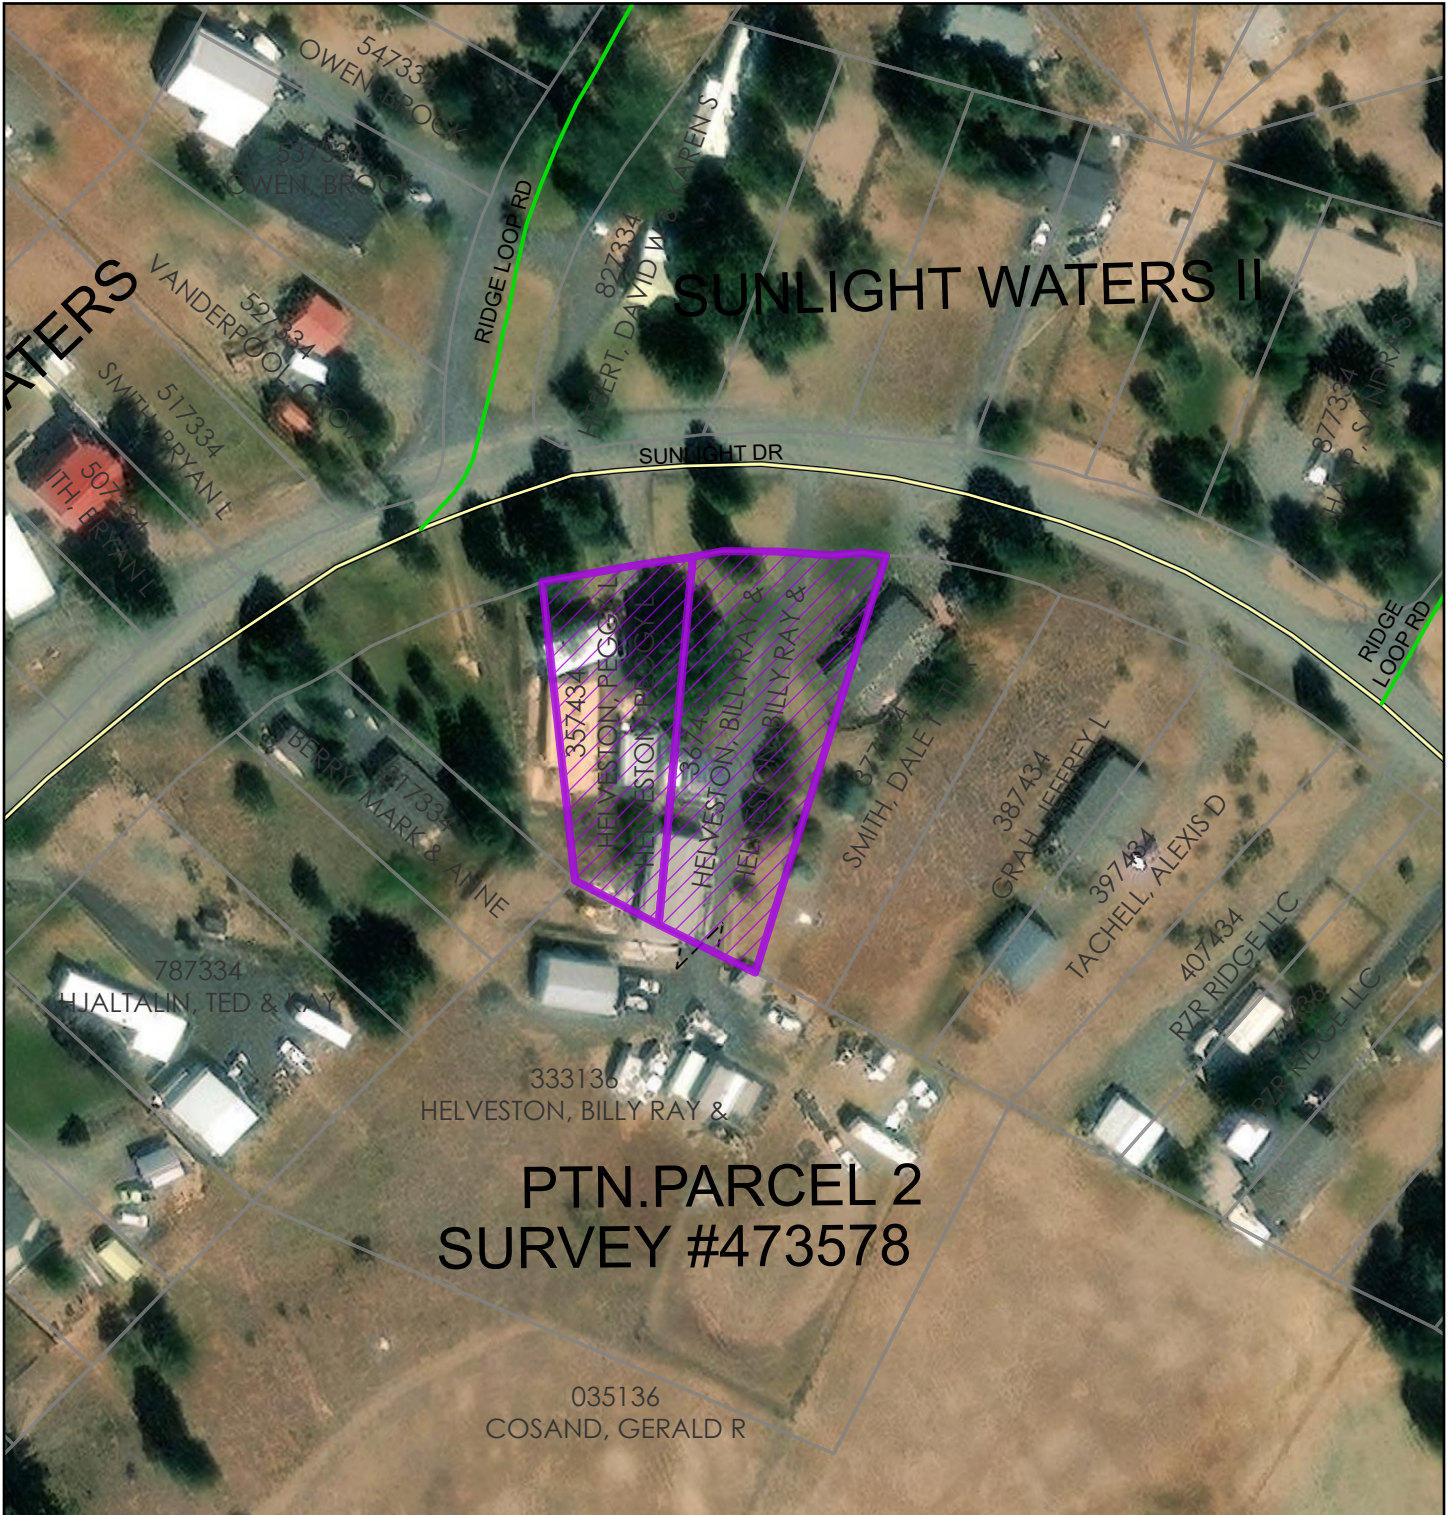

BL-26-00009 Helveston

Aerial View

Microsoft, Vantor, Vantor

2026

Coordinate System: NAD 1983 StatePlane Washington South FIPS 4602 Feet